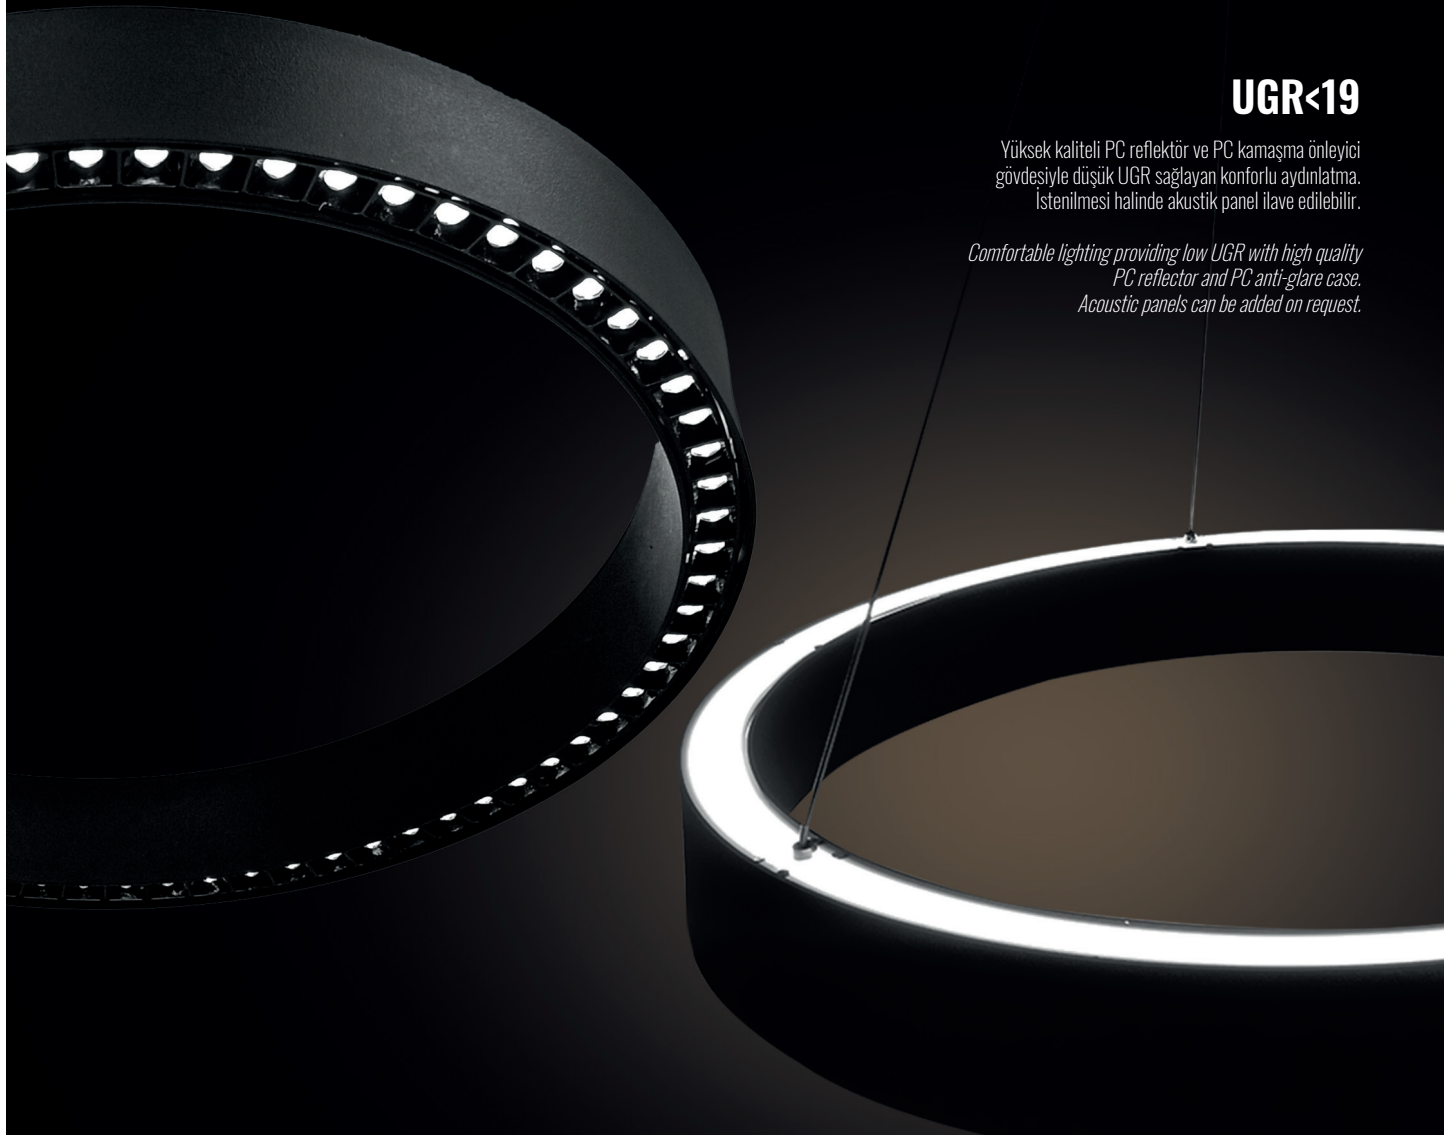

Çap (Ø) Diameter (Ø) mm	TOPLAM / TOTAL			DİREKT / DIRECT			ENDİREKT / INDIRECT		
	Güç Power (W)	Işık Gücü Lumen (lm)	Verimlilik Efficiency (lm/W)	Güç Power (W)	Işık Gücü Lumen (lm)	Verimlilik Efficiency (lm/W)	Güç Power (W)	Işık Gücü Lumen (lm)	Verimlilik Efficiency (lm/W)
400	63	7485	119	48	5760	120	15W	1725	115
600	95	11285	119	72	8640	120	23W	2645	115
900	124	14710	119	90	10800	120	34W	3910	115
1200	165	19575	119	120	14400	120	45W	5175	115
1500	199	23605	119	144	17280	120	55W	6325	115
1800	255	30225	119	180	21600	120	75W	8625	115

Lümen değerleri 4000K için verilmiştir. Teknik değerler, LED ve ekipmanların gelişimine bağlı olarak değişebilir.
Lumen values are given for 4000K. Technical values may change depending on the development of LED and equipment.

UGR<19

Yüksek kaliteli PC reflektör ve PC kamaşma önleyici gövdesiyle düşük UGR sağlayan konforlu aydınlatma. İstenilmesi halinde akustik panel ilave edilebilir.

Comfortable lighting providing low UGR with high quality PC reflector and PC anti-glare case. Acoustic panels can be added on request.